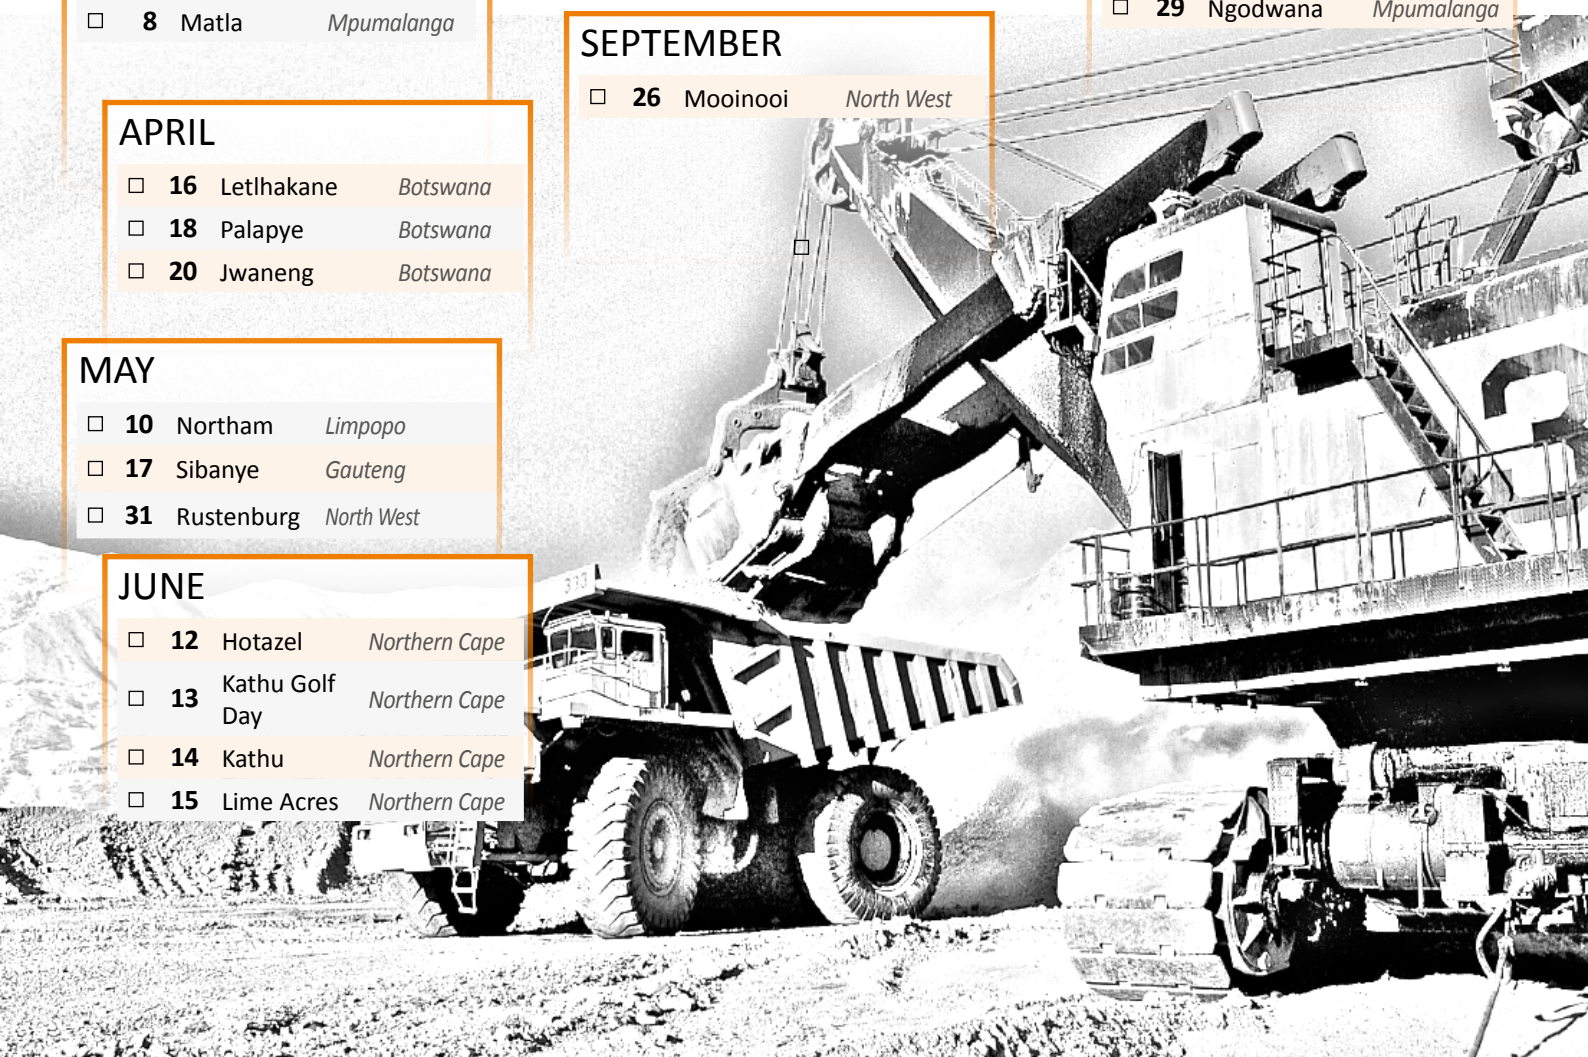

NOVEMBER

- 1 Barberton *Mpumalanga*
- 6 Swartklip *Limpopo*
- 8 Amandelbult *Limpopo*
- 22 Lichtenburg *North West*
- 29 Ngodwana *Mpumalanga*